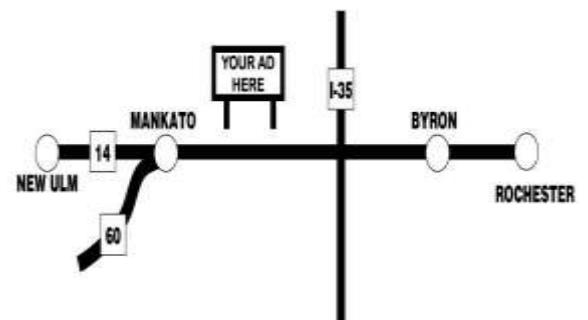

SUPREME

OUTDOOR ADVERTISING

Location

US Highway 14
 Located between
 Owatonna & Mankato.
 Mile Marker 156.2

Read

Right Hand Read
 Westbound traffic
 To Mankato

Size

14' h x 48' w

Map

Supreme Outdoor Advertising

Dave Helder

17595 Kenwood Trail, ste #150

LAKEVILLE, MN 55044

(507) 351-6789

DaveHelder@SupremeOutdoor.com